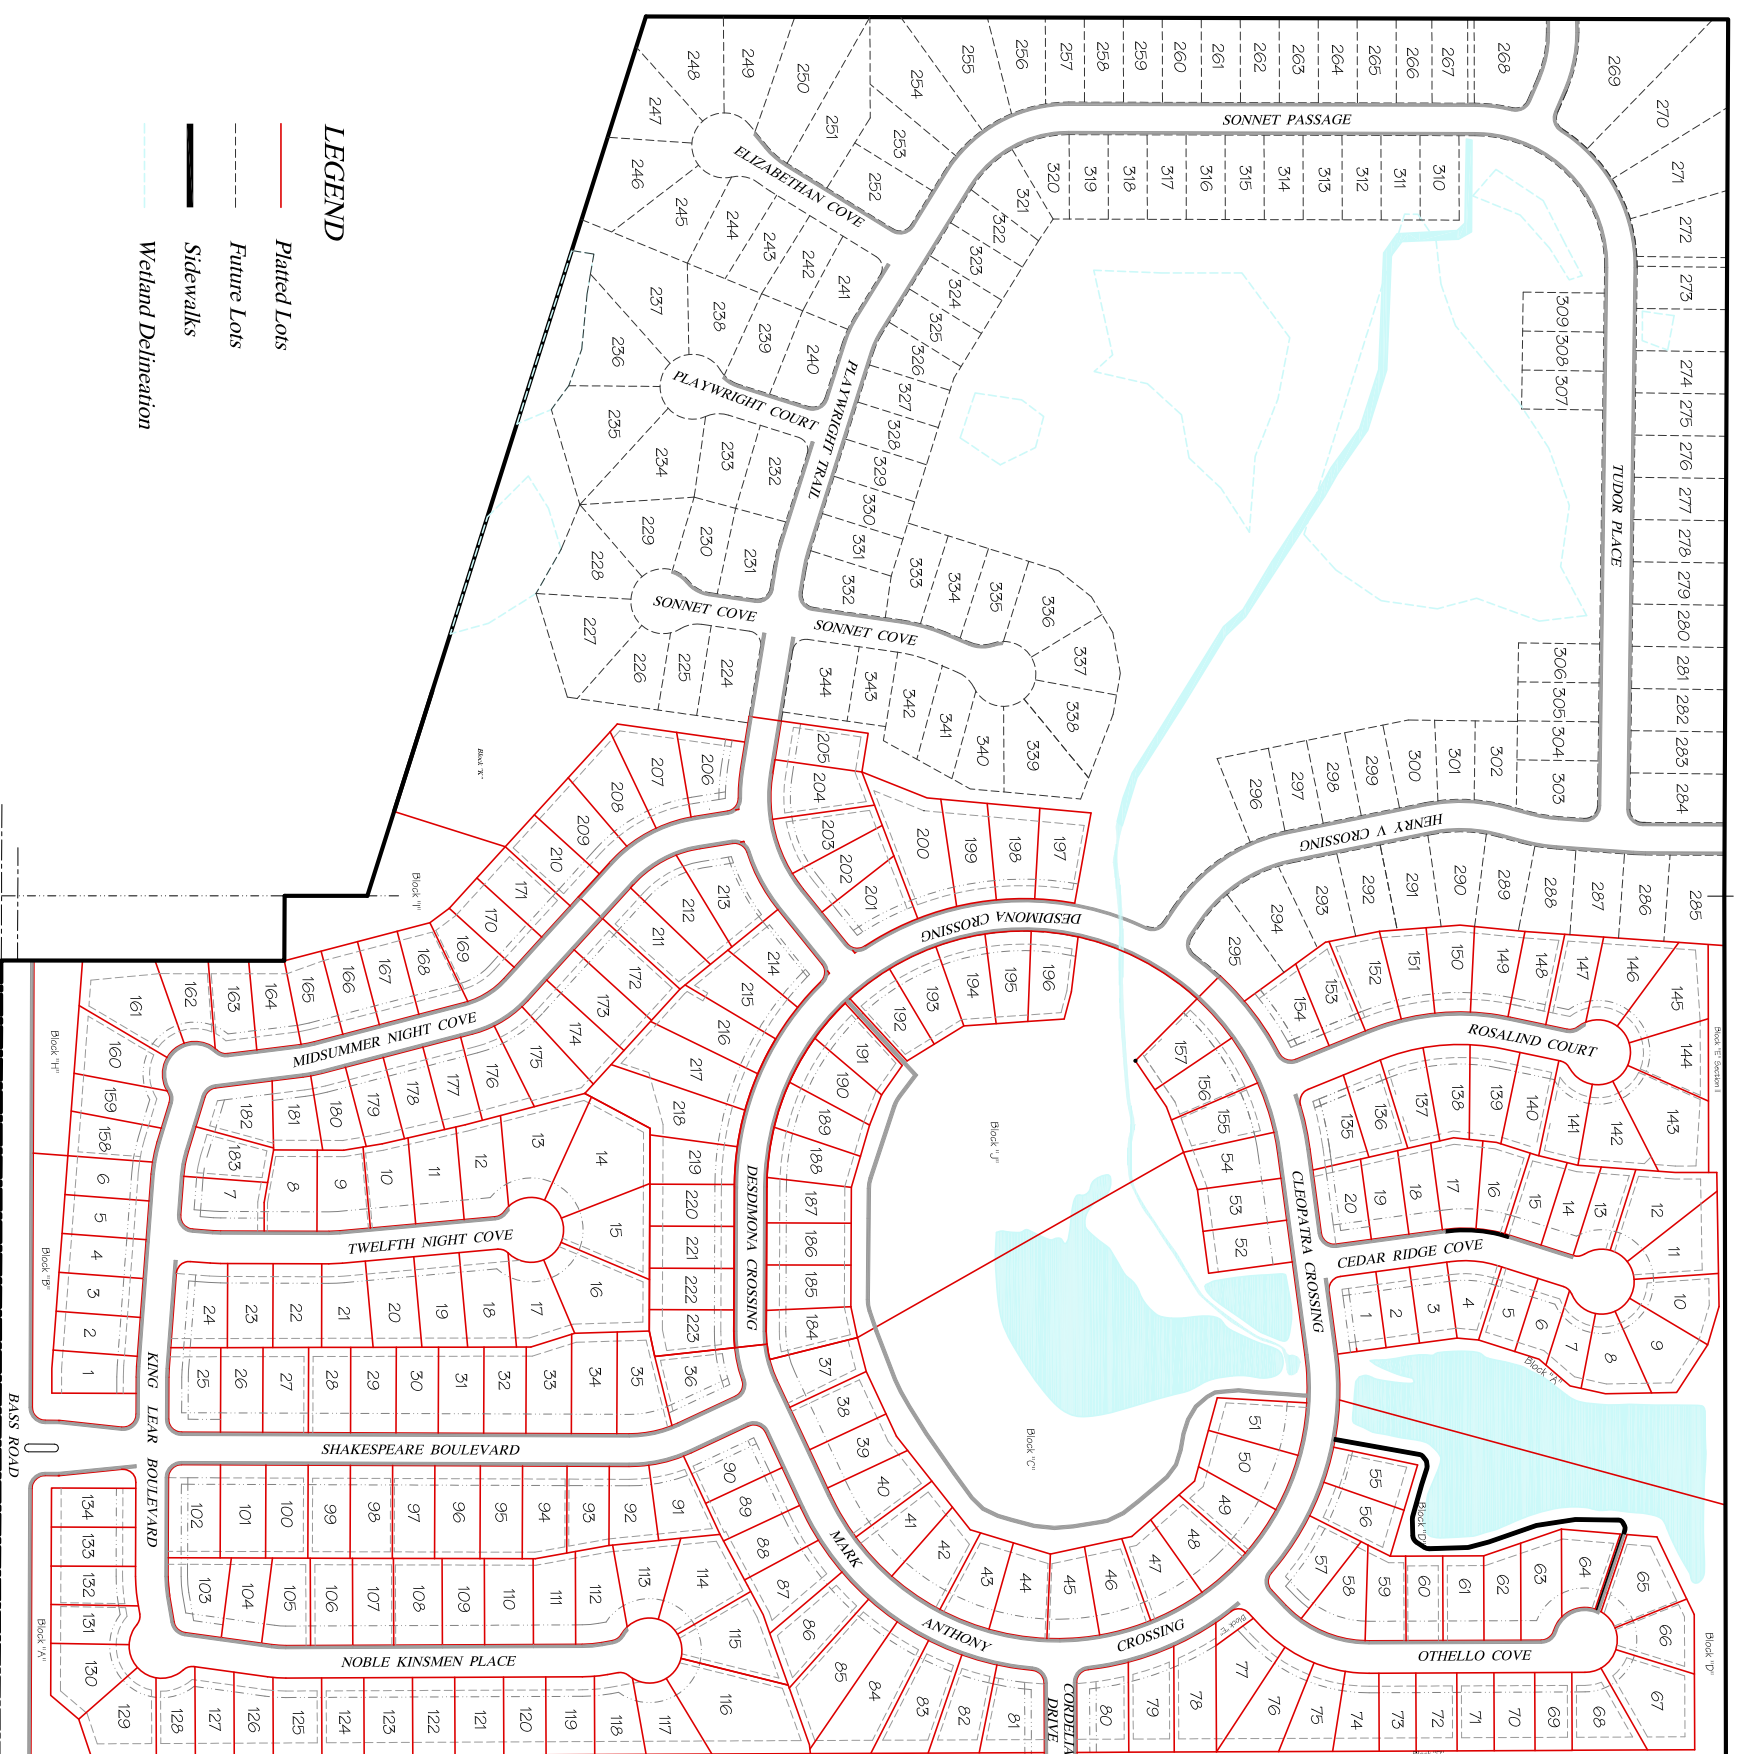

STRATFORD FOREST

VILLAS OF STRATFORD FOREST

Allen County, Indiana

Vicinity Map

Subdivision Developer:
Equity Land Corp.
 10808 LaCabreah Lane
 Fort Wayne, IN 46808
 Tel.: 260/489-7095

Project Surveyor:
Sauer Land Surveying, Inc.
 14033 Illinois Road, Suite C
 Fort Wayne, IN 46814
 Tel.: 260/469-3300

SCALE IN FEET:
 0 150 300

LEGEND

- Platted Lots
- Future Lots
- Sidelwalks
- Wetland Delineation