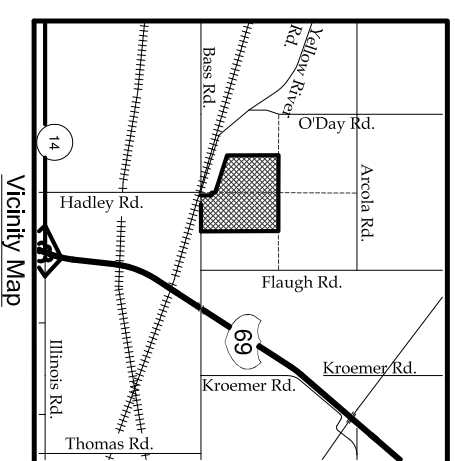

STRATFORD FOREST

VILLAS OF STRATFORD FOREST

Allen County, Indiana

Vicinity Map

Subdivision Developer:
Equity Land Corp.
 10808 LaCabreah Lane
 Fort Wayne, IN 46808
 Tel.: 260/489-7095

Project Surveyor:
Sauer Land Surveying, Inc.
 14033 Illinois Road, Suite C
 Fort Wayne, IN 46814
 Tel.: 260/469-3300

SCALE IN FEET:
 0 150 300

LEGEND

- Platted Lots
- Future Lots
- Sidelwalks
- Wetland Delineation